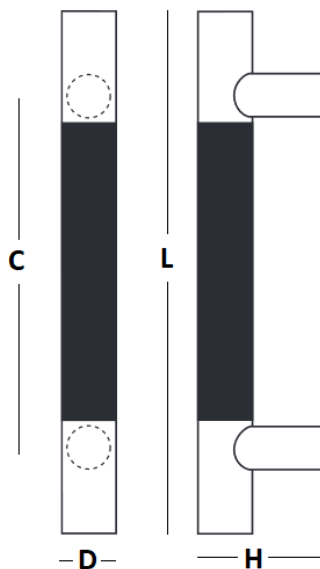

## Round, Straight Pull with Black Grip

### Size Information:

- D: 1.25" (32mm)
- C: Per Project Specification
- H: 3" (76mm)
- L: Per project Specification