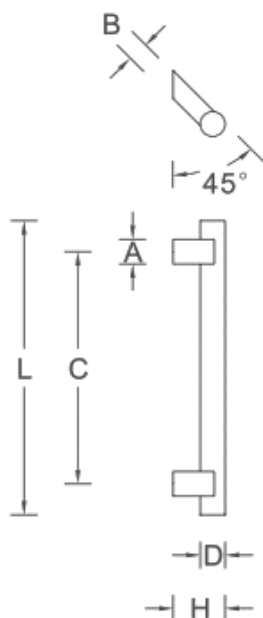

DPA4069

Round, Offset Door Pull

Specifications:

Material: Stainless Steel
 (Brass or Aluminum Optional)
 Options: Mid-Post, suffix with MP

Available Finishes:

- 630
- 629
- 622
- Dark Bronze
- Other finishes available upon request

Size Information:

- A: 1.5" (38mm)
- B: 1.5" (38mm)
- D: 1.5" (38mm)
- C: Per Project Specification
- H: 2.87" (73mm)
- L: Per Project Specification