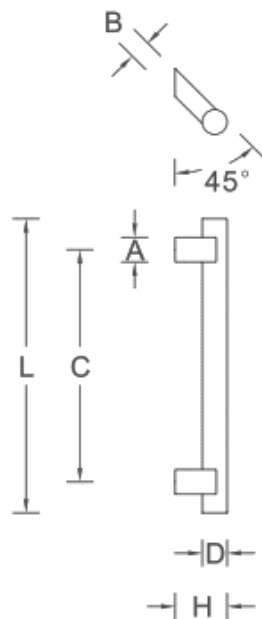

DPA4068 | Round, Offset Door Pull

Specifications:

Material: Stainless Steel
 (Brass or Aluminum Optional)
 Options: Mid-Post, suffix with MP

Available Finishes:

- 630
- 629
- 622
- Dark Bronze
- Other finishes available upon request

Size Information:

- A: 1.25" (32mm)
- B: 1" (25mm)
- D: 1.25" (32mm)
- C: Per Project Specification
- H: 2.64 (67mm)
- L: Per Project Specification