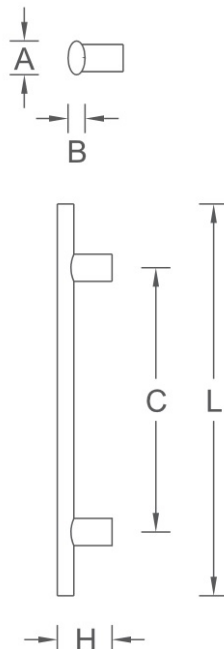

DPD4006

Oval, Straight Pull

Specifications:

Material: Stainless Steel
 (Brass or Aluminum Optional)
 Options: Mid-Post, suffix with MP

Available Finishes:

- 630
- 629
- 622
- Dark Bronze
- Other finishes available upon request

Size Information:

- A: 1.5" (40mm)
- B: .75" (20mm)
- C: Per Project Specification
- H: 2.5" (65mm)
- L: Per project Specification