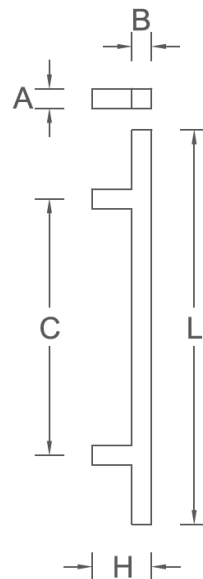

DPB4000

Square, Straight Pull

Specifications:

Material: Stainless Steel,
Brass, Aluminum
Options: Mid-Post, suffix with MP

Available Finishes:

- 630
- 629
- 622
- Dark Bronze
- Other finishes available upon request

Size Information:

- A: 1.18" (30mm)
- B: 1.18" (30mm)
- C: Per Project Specification
- H: 2.95" (75mm)
- L: Per project Specification