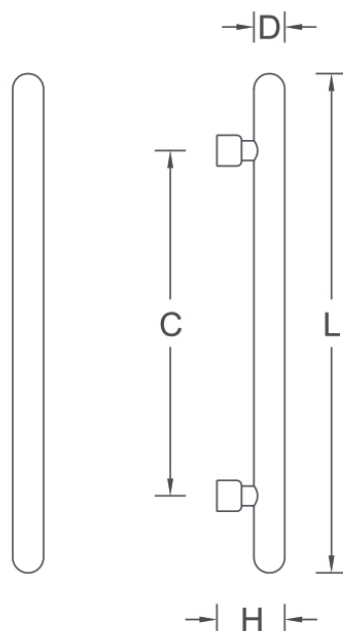

## Round, Straight Pull

### Specifications:

Material: Stainless Steel  
 (Brass or Aluminum Optional)  
 Options: Mid-Post, suffix with MP

### Size Information:

- D: 1.5" (38mm)
- C: Per Project Specification
- H: 3" (76mm)
- L: Per project Specification