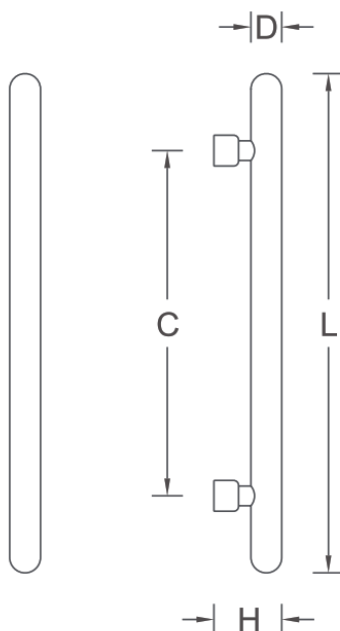

DPA4197

Round, Straight Pull

Specifications:

Material: Stainless Steel
 (Brass or Aluminum Optional)
 Options: Mid-Post, suffix with MP

Available Finishes:

- 630
- 629
- 622
- Dark Bronze
- Other finishes available upon request

Size Information:

- D: 1" (25mm)
- C: Per Project Specification
- H: 2.5" (64mm)
- L: Per project Specification