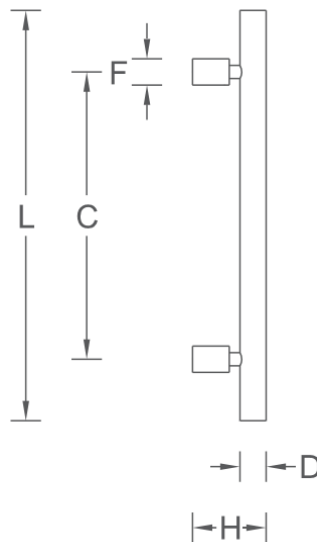

## Round, Straight Pull

### Specifications:

Material: Stainless Steel  
 (Brass or Aluminum Optional)  
 Options: Mid-Post, suffix with MP

### Size Information:

- D: 1.5" (38mm)
- C: Per Project Specification
- H: 3" (76mm)
- L: Per project Specification
- F: 1.25" (32mm)