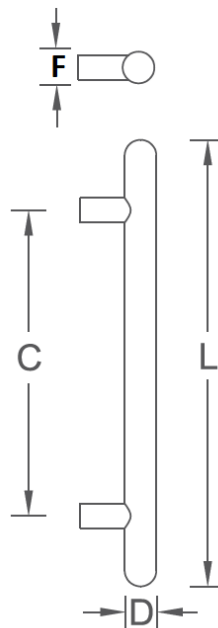

DPA4194

Round, Straight Pull

Specifications:

Material: Stainless Steel
 (Brass or Aluminum Optional)
 Options: Mid-Post, suffix with MP

Available Finishes:

- 630
- 629
- 622
- Dark Bronze
- Other finishes available upon request

Size Information:

- D: 1.5" (38mm)
- C: Per Project Specification
- L: Per project Specification
- F: 1" (25mm)
- H: 3" (76mm)

PULLS