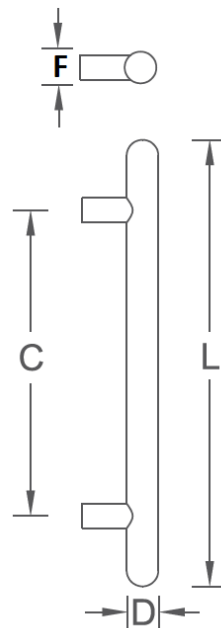

DPA4193

Round, Straight Pull

Specifications:

Material: Stainless Steel
 (Brass or Aluminum Optional)
 Options: Mid-Post, suffix with MP

Available Finishes:

- 630
- 629
- 622
- Dark Bronze
- Other finishes available upon request

Size Information:

- D: 1" (25mm)
- C: Per Project Specification
- L: Per project Specification
- F: 1" (25mm)
- H: 2.5" (64mm)

PULLS