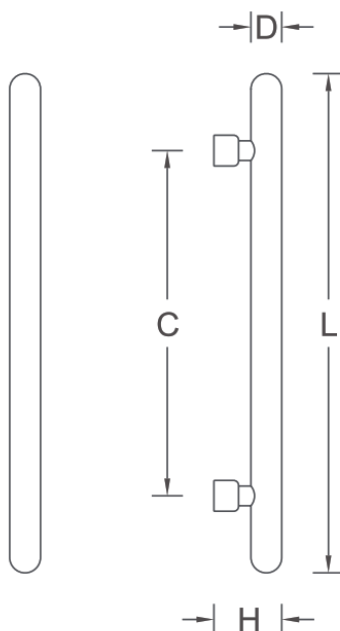

## Round, Straight Pull

### Specifications:

Material: Stainless Steel  
 (Brass or Aluminum Optional)  
 Options: Mid-Post, suffix with MP

### Size Information:

- D: 1.25" (32mm)
- C: Per Project Specification
- H: 2.75" (70mm)
- L: Per project Specification