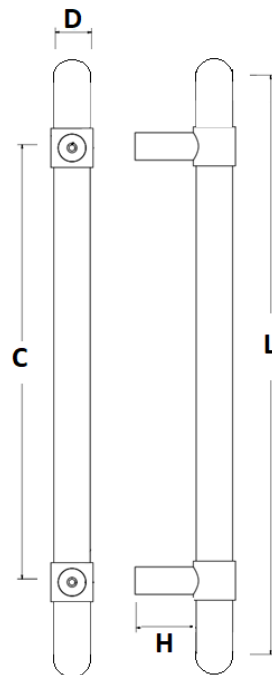

## Round, Straight Band Pull

### Specifications:

Material: Stainless Steel  
 (Brass or Aluminum Optional)  
 Options: Mid-Post, suffix with MP

### Size Information:

- D: 1.25" (32mm)
- C: Per Project Specification
- H: 3" (76mm)
- L: Per project Specification