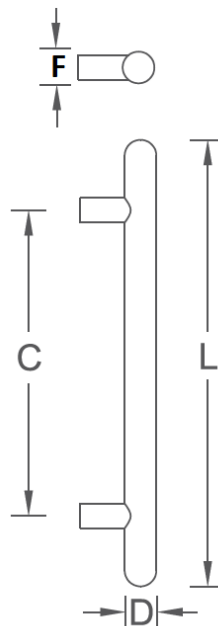

DPA4107

Round, Straight Pull

Specifications:

Material: Stainless Steel
 (Brass or Aluminum Optional)
 Options: Mid-Post, suffix with MP

Available Finishes:

- 630
- 629
- 622
- Dark Bronze
- Other finishes available upon request

Size Information:

- D: 1.25" (32mm)
- C: Per Project Specification
- L: Per project Specification
- F: 1" (25mm)
- H: 2.75" (70mm)

PULLS