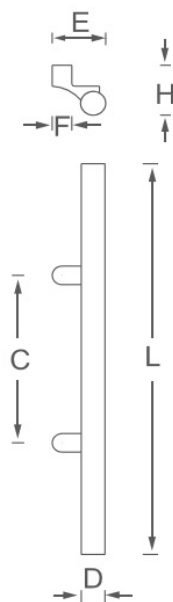

DPA4098

Round, Offset Pull

Specifications:

Material: Stainless Steel,
Brass, Aluminum

Options: Mid-Post, suffix with MP

Available Finishes:

- 630
- 629
- 622
- Dark Bronze
- Other finishes available upon request

Size Information:

- D: 1" (25mm)
- C: Per Project Specification
- H: 2.6875" (68mm)
- L: Per project Specification
- E: 2.75" (70mm)
- F: 1" (25mm)