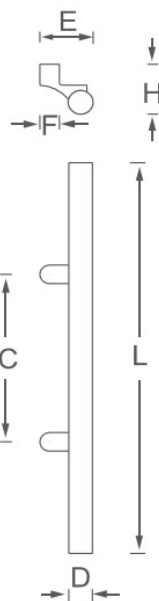

DPA4095

Round, Offset Door Pull

Specifications:

Material: Brass or Stainless Steel

Options: Mid-Post, suffix with MP

Available Finishes:

- 630 - 619
- 629 - 618
- 626 - 695 (Dark Bronze)
- 625 - 609
- 622 - 606
- 620 - 605
- Other finishes available upon request

Size Information:

- D: 1.125" (30mm)
- C: Per Project Specification
- H: 2.8125" (71mm)
- L: Per project Specification
- E: 2.8" (72mm)
- F: 1" (25mm)