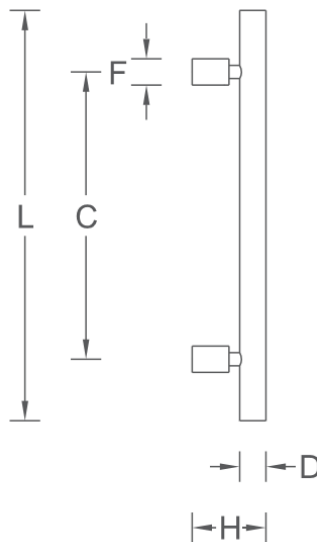

DPA4018

Round, Straight Pull

Specifications:

Material: Stainless Steel
 (Brass or Aluminum Optional)
 Options: Mid-Post, suffix with MP

Available Finishes:

- 630
- 629
- 622
- Dark Bronze
- Other finishes available upon request

Size Information:

- D: 1.25" (32mm)
- C: Per Project Specification
- H: 2.75" (70mm)
- L: Per project Specification
- F: 1.25" (32mm)