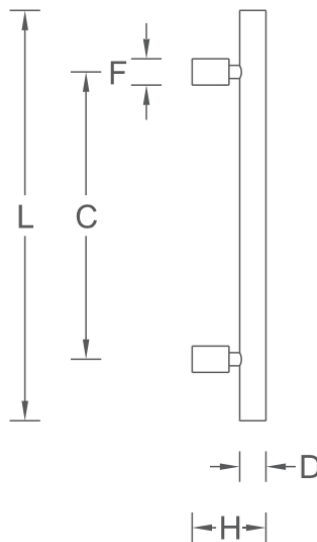

DPA4017

Round, Straight Pull

Specifications:

Material: Stainless Steel
 (Brass or Aluminum Optional)
 Options: Mid-Post, suffix with MP

Available Finishes:

- 630
- 629
- 622
- Dark Bronze
- Other finishes available upon request

Size Information:

- D: 1" (25mm)
- C: Per Project Specification
- H: 2.5" (64mm)
- L: Per project Specification
- F: 1.25" (32mm)