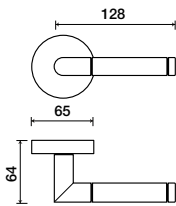

# 5700 | Loredana

LEVERS

Shown in Bi-color Polished/Satin Stainless finish

### Standard rose system

Lever with 65 mm rose for standard tubular 2-1/8" door prep

See "Rose Options" page for available rose options

### Small rose system

Lever with 52 mm rose for mortise and custom tubular door prep

### Tubular leversets ordering example:

Loredana lever on a standard rose, passage function, in polished/satin stainless with 2-3/4" backset

5700	1912	PA	US32/32D	2-3/4	
Lever design	Rose/Plate	Function	Finish	Backset	Misc.
Loredana 5700	1912 (65 mm) SM (52 mm)	PA (Passage) PY (Privacy) FD (Full Dummy) SD (Single Dummy)	Per project specification	2-3/8" 2-3/4"	