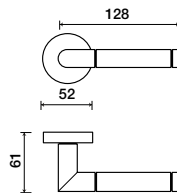

### Standard rose system

Lever with 65 mm rose for standard tubular 2-1/8" door prep

See "Rose Options" page for available rose options

### Small rose system

Lever with 52 mm rose for mortise and custom tubular door prep

### Tubular leversets ordering example:

Loredana lever on a standard rose, passage function, in polished/satin stainless with 2-3/4" backset

5700	1912	PA	US32/32D	2-3/4	
Lever design	Rose/Plate	Function	Finish	Backset	Misc.
Loredana 5700	1912 (65 mm) SM (52 mm)	PA (Passage) PY (Privacy) FD (Full Dummy) SD (Single Dummy)	Per project specification	2-3/8" 2-3/4"	