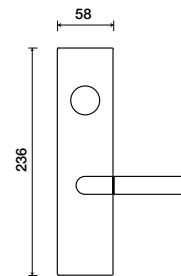

Escutcheon plate system

Lever with plate for mortise functions

See "Escutcheon Plate Options" page for available plate options

Tubular leversets ordering example:

Loredana lever on a standard rose, passage function, in polished/satin stainless with 2-3/4" backset

5700	1912	PA	US32/32D	2-3/4	
Lever design	Rose/Plate	Function	Finish	Backset	Misc.
Loredana 5700	1912 (65 mm) SM (52 mm)	PA (Passage) PY (Privacy) FD (Full Dummy) SD (Single Dummy)	Per project specification	2-3/8" 2-3/4"