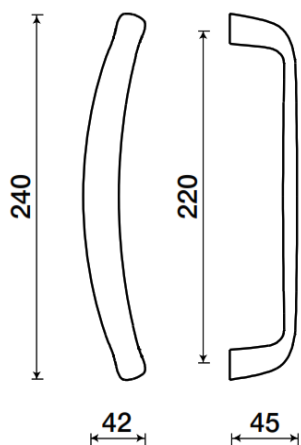

DPE7021

EASY

Specifications:

Material: Brass
(Zinc or Aluminum Optional)

Available Finishes:

- 626
- 625
- 619
- Dark Bronze
- Other finishes available upon request

Size Information:

Matching items available: 200 Easy lever and 760 Easy knob

Single Pull

Back-to-Back Pull Set