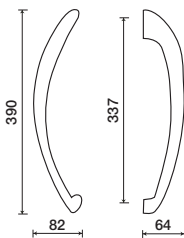

DPE7012 | Arpa

PULLS

Matching item available:
• 300 Laguna lever

DPE7012 Single Pull

DPE7012 Back-to-Back Pull Set