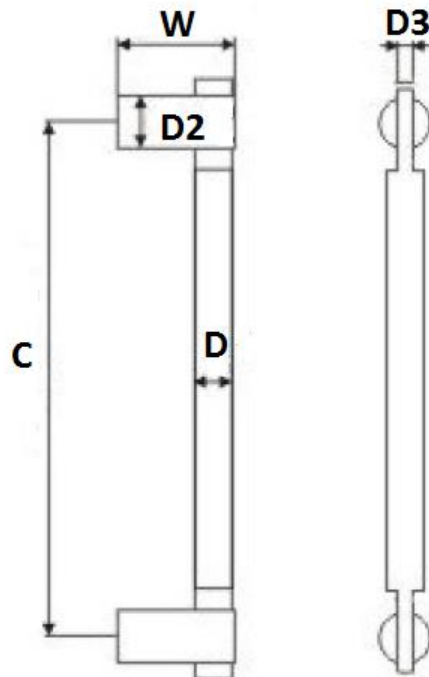

DPE4121

Varied, Straight, Stella Door Pull

Specifications:

Material: Brass
(Stainless Steel or Aluminum Optional)

Features: Suites with 900 Stella Lever

Available Finishes:

- 626
- 625
- 622
- 619
- 618
- Dark Bronze
- Other finishes available upon request

Size Information:

- D: 1" (25mm)
- D2: 1.15" (30mm)
- D3: .31" (8mm)
- C: Per Project Specification
- L: Per Project Specification
- W: 2.24" (57mm)