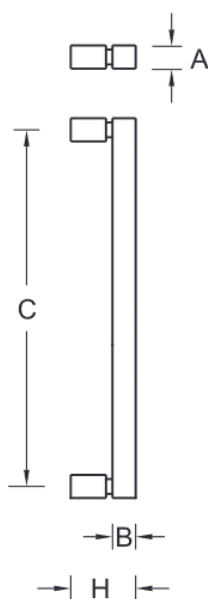

# DPC4000

Rectangular, Straight Door Pull

## Specifications:

Material: Stainless Steel  
(Brass or Aluminum Optional)

Options: Mid-Post, suffix with MP

## Size Information:

- A: 1.5" (38mm)
- B: 1" (25mm)
- C: Per Project Specification
- H: 2.75" (75mm)
- L: Per project Specification