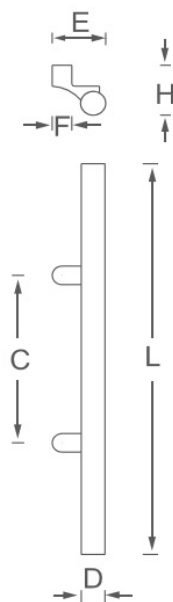

DPA4150

Round, Offset Pull

Specifications:

Material: Stainless Steel,
Brass, Aluminum

Options: Mid-Post, suffix with MP

Available Finishes:

- 630
- 629
- 622
- Dark Bronze
- Other finishes available upon request

Size Information:

- D: 1.25" (32mm)
- C: Per Project Specification
- H: 2.95" (75mm)
- L: Per project Specification
- E: 2.87" (73mm)
- F: 1" (25mm)