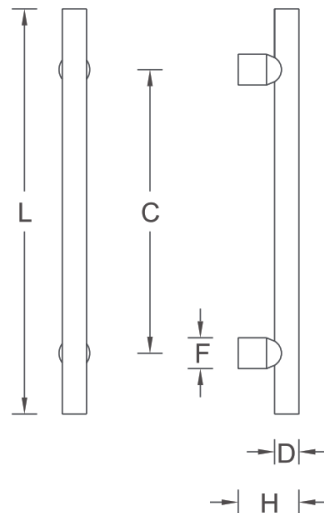

DPA4009

Round, Straight Pull

Specifications:

Material: Stainless Steel,
Brass, Aluminum Optional
Options: Mid-Post, suffix with MP

Available Finishes:

- 630
- 629
- 622
- 710
- Bronze PVD
- Custom finishes available upon request

Size Information:

- D: 1.25" (32mm)
- C: Per Project Specification
- H: 3.35" (85mm)
- L: Per project Specification
- F: 1.25" (32mm)