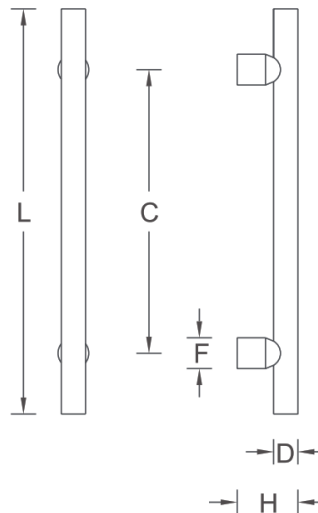

DPA4009

Round, Straight Pull

Specifications:

Material: Stainless Steel,
Brass, Aluminum Optional
Options: Mid-Post, suffix with MP

Available Finishes:

- 630
- 629
- 622
- Dark Bronze
- Other finishes available upon request

Size Information:

- D: 1.25" (32mm)
- C: Per Project Specification
- H: 3.35" (85mm)
- L: Per project Specification
- F: 1.25" (32mm)