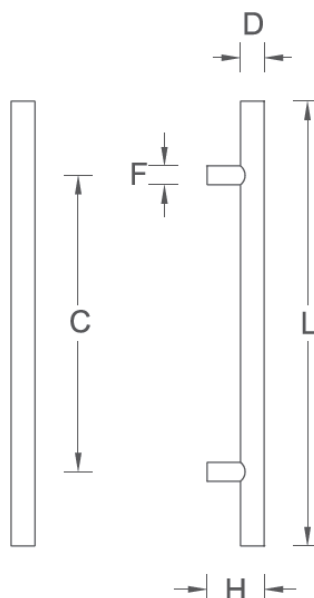

DPA4005

Round, Straight Pull

Specifications:

Material: Stainless Steel
 Brass, Aluminum
 Options: Mid-Post, suffix with MP

Available Finishes:

- 630
- 629
- 622
- 710
- Bronze PVD
- Custom finishes available upon request

Size Information:

- D: 1" (25mm)
- C: Per Project Specification
- H: 2.75" (70mm)
- L: Per project Specification
- F: .87 (22mm)