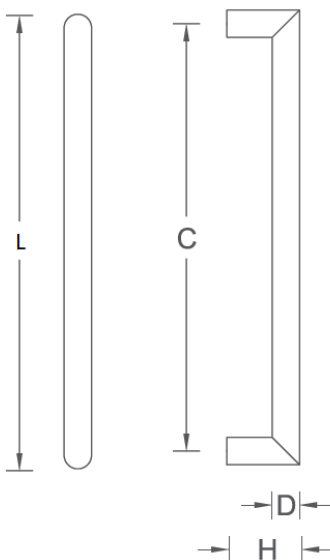

## Round, Straight Pull

### Size Information:

D	C	H
1.25" (32mm)	23.625" (600mm)	2.75" (70mm)
1.25" (32mm)	31.5" (800mm)	2.75" (70mm)