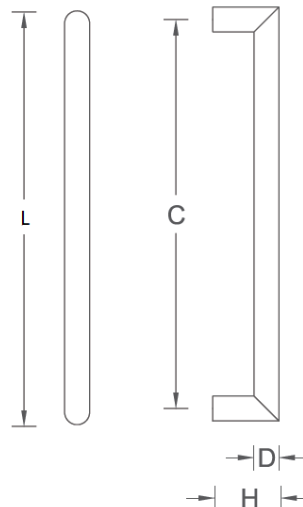

DPA1027

Round, Straight Pull

Specifications:

Material: Stainless Steel
(Aluminum Optional)

Available Finishes:

- 630
- 629
- 622
- Dark Bronze
- Other finishes available upon request

Size Information:

| D | C | H |
|--------------|--------------------|--------------|
| 1.25" (32mm) | 23.625" (600mm) | 2.75" (70mm) |
| 1.25" (32mm) | 31.5" (800mm) | 2.75" (70mm) |