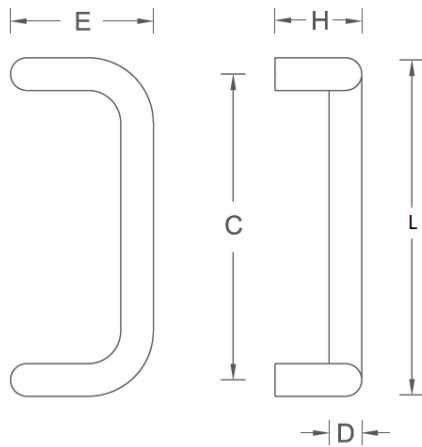

## Round, Straight Pull

### Size Information:

| D            | C                  | H             | E            | L           |
|--------------|--------------------|---------------|--------------|-------------|
| 1.25" (32mm) | 17.75"<br>(450mm)  | 3.125" (80mm) | 5.5" (140mm) | 19" (482mm) |
| 1.25" (32mm) | 23.625"<br>(600mm) | 3.125" (80mm) | 5.5" (140mm) | 25" (632mm) |