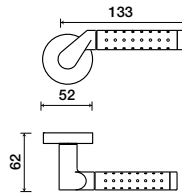

936 | Alessandra

LEVERS

Shown in Silver/Polished Chrome finish
(Grip is hard anodized aluminum)

Standard rose system

Lever with 65 mm rose for standard tubular 2-1/8" door prep

See "Rose Options" page for available rose options

Small rose system

Lever with 52 mm rose for mortise and custom tubular door prep

Escutcheon plate system

Lever with plate for mortise functions

See "Escutcheon Plate Options" page for available plate options

Tubular leversets ordering example:

Alessandra lever on a standard rose, passage function, in silver/polished chrome finish with 2-3/4" backset

936	1912	PA	Silver/US26	2-3/4	
Lever design	Rose/Plate	Function	Finish	Backset	Misc.
Alessandra 936	1903 (65 mm) 1904 (65 mm) 1905 (65 mm) 1912 (65 mm) SM (52 mm)	PA (Passage) PY (Privacy) FD (Full Dummy) SD (Single Dummy)	Per project specification	2-3/8" 2-3/4"	