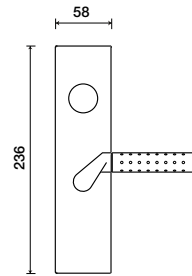

936 | Alessandra

LEVERS

Shown in Silver/Polished Chrome finish
(Grip is hard anodized aluminum)

Standard rose system

Lever with 65 mm rose for standard tubular 2-1/8" door prep

See "Rose Options" page for available rose options

Small rose system

Lever with 52 mm rose for mortise and custom tubular door prep

Escutcheon plate system

Lever with plate for mortise functions

See "Escutcheon Plate Options" page for available plate options

Tubular leversets ordering example:

Alessandra lever on a standard rose, passage function, in silver/polished chrome finish with 2-3/4" backset

936	1912	PA	Silver/US26	2-3/4	
Lever design	Rose/Plate	Function	Finish	Backset	Misc.
Alessandra 936	1903 (65 mm) 1904 (65 mm) 1905 (65 mm) 1912 (65 mm) SM (52 mm)	PA (Passage) PY (Privacy) FD (Full Dummy) SD (Single Dummy)	Per project specification	2-3/8" 2-3/4"	