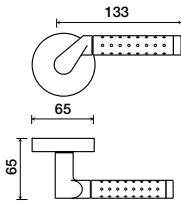

936 | Alessandra

LEVERS

Shown in Silver/Polished Chrome finish
(Grip is hard anodized aluminum)

Standard rose system

Lever with 65 mm rose for standard tubular 2-1/8" door prep

See "Rose Options" page for available rose options

Small rose system

Lever with 52 mm rose for mortise and custom tubular door prep

Escutcheon plate system

Lever with plate for mortise functions

See "Escutcheon Plate Options" page for available plate options

Tubular leversets ordering example:

Alessandra lever on a standard rose, passage function, in silver/polished chrome finish with 2-3/4" backset

936	1912	PA	Silver/US26	2-3/4	
Lever design	Rose/Plate	Function	Finish	Backset	Misc.
Alessandra 936	1903 (65 mm) 1904 (65 mm) 1905 (65 mm) 1912 (65 mm) SM (52 mm)	PA (Passage) PY (Privacy) FD (Full Dummy) SD (Single Dummy)	Per project specification	2-3/8" 2-3/4"	