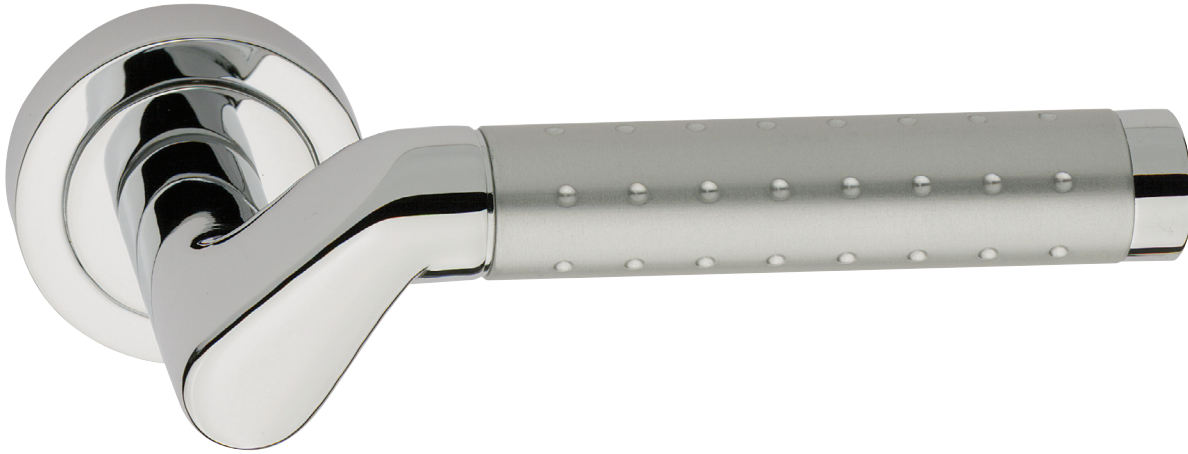

936 | Alessandra

LEVERS

Shown in Silver/Polished Chrome finish
(Grip is hard anodized aluminum)

Standard rose system

Lever with 65 mm rose for standard tubular 2-1/8" door prep

See "Rose Options" page for available rose options

Small rose system

Lever with 52 mm rose for mortise and custom tubular door prep

Escutcheon plate system

Lever with plate for mortise functions

See "Escutcheon Plate Options" page for available plate options

Tubular leversets ordering example:

Alessandra lever on a standard rose, passage function, in silver/polished chrome finish with 2-3/4" backset

936	1912	PA	Silver/625	2-3/4	
Lever design	Rose/Plate	Function	Finish	Backset	Misc.
Alessandra 936	1903 (65 mm) 1904 (65 mm) 1905 (65 mm) 1912 (65 mm) SM (52 mm)	PA (Passage) PY (Privacy) FD (Full Dummy) SD (Single Dummy)	Per project specification	2-3/8" 2-3/4"	