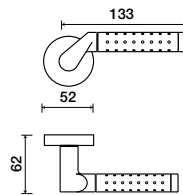

936 | Alessandra

LEVERS

Shown in Silver/Polished Chrome finish
(Grip is hard anodized aluminum)

Standard rose system

Lever with 65 mm rose for standard tubular 2-1/8" door prep

See "Rose Options" page for available rose options

Small rose system

Lever with 52 mm rose for mortise and custom tubular door prep

Escutcheon plate system

Lever with plate for mortise functions

See "Escutcheon Plate Options" page for available plate options

Tubular leversets ordering example:

Alessandra lever on a standard rose, passage function, in silver/polished chrome finish with 2-3/4" backset

936	1912	PA	Silver/625	2-3/4	
Lever design	Rose/Plate	Function	Finish	Backset	Misc.
Alessandra 936	1903 (65 mm) 1904 (65 mm) 1905 (65 mm) 1912 (65 mm) SM (52 mm)	PA (Passage) PY (Privacy) FD (Full Dummy) SD (Single Dummy)	Per project specification	2-3/8" 2-3/4"	