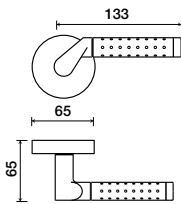

936 | Alessandra

LEVERS

Shown in Silver/Polished Chrome finish
(Grip is hard anodized aluminum)

Standard rose system

Lever with 65 mm rose for standard tubular 2-1/8" door prep

See "Rose Options" page for available rose options

Small rose system

Lever with 52 mm rose for mortise and custom tubular door prep

Escutcheon plate system

Lever with plate for mortise functions

See "Escutcheon Plate Options" page for available plate options

Tubular leversets ordering example:

Alessandra lever on a standard rose, passage function, in silver/polished chrome finish with 2-3/4" backset

936	1912	PA	Silver/625	2-3/4	
Lever design	Rose/Plate	Function	Finish	Backset	Misc.
Alessandra 936	1903 (65 mm) 1904 (65 mm) 1905 (65 mm) 1912 (65 mm) SM (52 mm)	PA (Passage) PY (Privacy) FD (Full Dummy) SD (Single Dummy)	Per project specification	2-3/8" 2-3/4"	