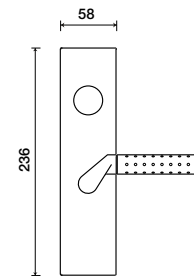

936 | Alessandra

LEVERS

Shown in Silver/Polished Chrome finish
(Grip is hard anodized aluminum)

Standard rose system

Lever with 65 mm rose for standard tubular 2-1/8" door prep

See "Rose Options" page for available rose options

Small rose system

Lever with 52 mm rose for mortise and custom tubular door prep

Escutcheon plate system

Lever with plate for mortise functions

See "Escutcheon Plate Options" page for available plate options

Tubular leversets ordering example:

Alessandra lever on a standard rose, passage function, in silver/polished chrome finish with 2-3/4" backset

936	1912	PA	Silver/625	2-3/4	
Lever design	Rose/Plate	Function	Finish	Backset	Misc.
Alessandra 936	1903 (65 mm) 1904 (65 mm) 1905 (65 mm) 1912 (65 mm) SM (52 mm)	PA (Passage) PY (Privacy) FD (Full Dummy) SD (Single Dummy)	Per project specification	2-3/8" 2-3/4"	