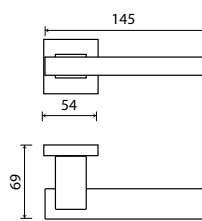

925 | Join

Matching item available:
• DPC4021 Join pull

Shown in Red /Polished Chrome Finish (Grip is machined acrylic)
Other color combinations available

Standard rose system

Lever with 65 mm square rose for standard tubular 2-1/8" door prep

See "Rose Options" page for available rose options
(Tubular privacy application requires use of PB70 privacy bolt)

Small rose system

Lever with 54 mm square rose for mortise and custom tubular door prep

Escutcheon plate system

Lever with plate for mortise functions

Tubular leversets ordering example:

Join lever on a small square rose, passage function, in Red/Polished chrome with 2-3/4" backset

925	SMQ	PA	Red/625	2-3/4	
Lever design	Rose/Plate	Function	Finish	Backset	Misc.
Join 925	SMQ (54mm) SMQR (54mm) SM (52mm) 1912Q (65mm) 1912 (65mm)	PA (Passage) FD (Full Dummy) SD (Single Dummy)	Per project specification	2-3/8" 2-3/4"	