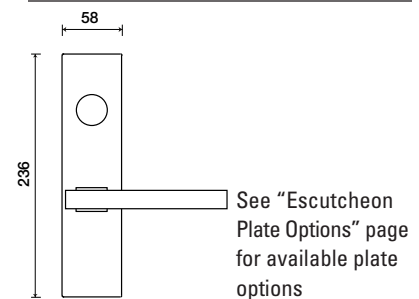

925 | Join

Matching item available:
• DPC4021 Join pull

Shown in Red /Polished Chrome Finish (Grip is machined acrylic)
Other color combinations available

Standard rose system

Lever with 65 mm square rose for standard tubular 2-1/8" door prep

See "Rose Options" page for available rose options
(Tubular privacy application requires use of PB70 privacy bolt)

Small rose system

Lever with 54 mm square rose for mortise and custom tubular door prep

Escutcheon plate system

Lever with plate for mortise functions

Tubular leversets ordering example:

Join lever on a small square rose, passage function, in Red/Polished chrome with 2-3/4" backset

925	SMQ	PA	Red/625	2-3/4	
Lever design	Rose/Plate	Function	Finish	Backset	Misc.
Join 925	SMQ (54mm) SMQR (54mm) SM (52mm) 1912Q (65mm) 1912 (65mm)	PA (Passage) FD (Full Dummy) SD (Single Dummy)	Per project specification	2-3/8" 2-3/4"	