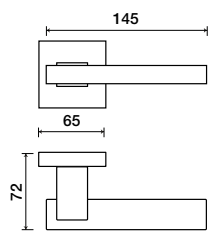

925 | Join

Matching item available:
• DPC4021 Join pull

Shown in Red /Polished Chrome Finish (Grip is machined acrylic)
Other color combinations available

Standard rose system

Lever with 65 mm square rose for standard tubular 2-1/8" door prep

See "Rose Options" page for available rose options
(Tubular privacy application requires use of PB70 privacy bolt)

Small rose system

Lever with 54 mm square rose for mortise and custom tubular door prep

Escutcheon plate system

Lever with plate for mortise functions

Tubular leversets ordering example:

Join lever on a small square rose, passage function, in Red/Polished chrome with 2-3/4" backset

925	SMQ	PA	Red/625	2-3/4	
Lever design	Rose/Plate	Function	Finish	Backset	Misc.
Join 925	SMQ (54mm) SMQR (54mm) SM (52mm) 1912Q (65mm) 1912 (65mm)	PA (Passage) FD (Full Dummy) SD (Single Dummy)	Per project specification	2-3/8" 2-3/4"	