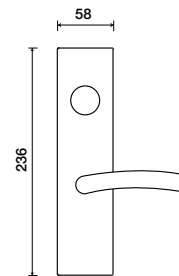

Escutcheon plate system

Lever with plate for mortise functions

See "Escutcheon Plate Options" page for available plate options

Tubular leversets ordering example:

Saló lever on a standard rose, passage function, in polished chrome finish with 2-3/4" backset

823	1912	PA	US26	2-3/4	
Lever design	Rose/Plate	Function	Finish	Backset	Misc.
Saló 823	1903 (65 mm) 1904 (65 mm) 1905 (65 mm) 1912 (65 mm) SM (52 mm)	PA (Passage) PY (Privacy) FD (Full Dummy) SD (Single Dummy)	Per project specification	2-3/8" 2-3/4"