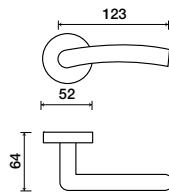

### Standard rose system

Lever with 65 mm rose for standard tubular 2-1/8" door prep

See "Rose Options" page for available rose options

### Small rose system

Lever with 52 mm rose for mortise and custom tubular door prep

### Tubular leversets ordering example:

Saló lever on a standard rose, passage function, in polished chrome finish with 2-3/4" backset

823	1912	PA	US26	2-3/4	
Lever design	Rose/Plate	Function	Finish	Backset	Misc.
Saló 823	1903 (65 mm) 1904 (65 mm) 1905 (65 mm) 1912 (65 mm) SM (52 mm)	PA (Passage) PY (Privacy) FD (Full Dummy) SD (Single Dummy)	Per project specification	2-3/8" 2-3/4"	