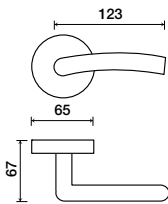

# 823 | Saló

LEVERS

Shown in Polished Chrome finish

### Standard rose system

Lever with 65 mm rose for standard tubular 2-1/8" door prep

See "Rose Options" page for available rose options

### Small rose system

Lever with 52 mm rose for mortise and custom tubular door prep

### Tubular leversets ordering example:

Saló lever on a standard rose, passage function, in polished chrome finish with 2-3/4" backset

823	1912	PA	US26	2-3/4	
Lever design	Rose/Plate	Function	Finish	Backset	Misc.
Saló 823	1903 (65 mm) 1904 (65 mm) 1905 (65 mm) 1912 (65 mm) SM (52 mm)	PA (Passage) PY (Privacy) FD (Full Dummy) SD (Single Dummy)	Per project specification	2-3/8" 2-3/4"	