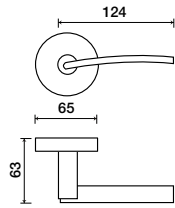

813 | Verano

LEVERS

Matching item available:
• 814 Verano pull

Shown in Satin Chrome finish

Standard rose system

Lever with 65 mm rose for standard tubular 2-1/8" door prep

See "Rose Options" page for available rose options

Small rose system

Lever with 52 mm rose for mortise and custom tubular door prep

Escutcheon plate system

Lever with plate for mortise functions

See "Escutcheon Plate Options" page for available plate options

Tubular leversets ordering example:

Verano lever on a standard rose, passage function, in satin chrome finish with 2-3/4" backset

813	1912	PA	US26D	2-3/4	
Lever design	Rose/Plate	Function	Finish	Backset	Misc.
Verano 813	1912 (65 mm) SM (52 mm)	PA (Passage) PY (Privacy) FD (Full Dummy) SD (Single Dummy)	Per project specification	2-3/8" 2-3/4"	