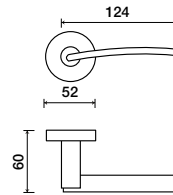

813 | Verano

LEVERS

Matching item available:
• 814 Verano pull

Shown in Satin Chrome finish

Standard rose system

Lever with 65 mm rose for standard tubular 2-1/8" door prep

See "Rose Options" page for available rose options

Small rose system

Lever with 52 mm rose for mortise and custom tubular door prep

Escutcheon plate system

Lever with plate for mortise functions

See "Escutcheon Plate Options" page for available plate options

Tubular leversets ordering example:

Verano lever on a standard rose, passage function, in satin chrome finish with 2-3/4" backset

813	1912	PA	US26D	2-3/4	
Lever design	Rose/Plate	Function	Finish	Backset	Misc.
Verano 813	1912 (65 mm) SM (52 mm)	PA (Passage) PY (Privacy) FD (Full Dummy) SD (Single Dummy)	Per project specification	2-3/8" 2-3/4"	