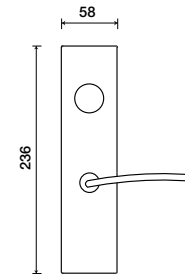

813 | Verano

LEVERS

Matching item available:
• 814 Verano pull

Shown in Satin Chrome finish

Standard rose system

Lever with 65 mm rose for standard tubular 2-1/8" door prep

See "Rose Options" page for available rose options

Small rose system

Lever with 52 mm rose for mortise and custom tubular door prep

Escutcheon plate system

Lever with plate for mortise functions

See "Escutcheon Plate Options" page for available plate options

Tubular leversets ordering example:

Verano lever on a standard rose, passage function, in satin chrome finish with 2-3/4" backset

813	1912	PA	US26D	2-3/4	
Lever design	Rose/Plate	Function	Finish	Backset	Misc.
Verano 813	1912 (65 mm) SM (52 mm)	PA (Passage) PY (Privacy) FD (Full Dummy) SD (Single Dummy)	Per project specification	2-3/8" 2-3/4"	