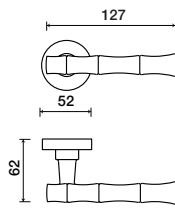

785 | Bambu

Shown in Polished Chrome finish

Standard rose system

Lever with 65 mm rose for standard tubular 2-1/8" door prep

See "Rose Options" page for available rose options

Small rose system

Lever with 52 mm rose for mortise and custom tubular door prep

Escutcheon plate system

Lever with plate for mortise functions

See "Escutcheon Plate Options" page for available plate options

Tubular leversets ordering example:

Bambu lever on a standard rose, passage function, in polished chrome finish with 2-3/4" backset

785	1912	PA	US26	2-3/4	
Lever design	Rose/Plate	Function	Finish	Backset	Misc.
Bambu 785	1905 (65 mm) 1912 (65 mm) SM (52 mm)	PA (Passage) PY (Privacy) FD (Full Dummy) SD (Single Dummy)	Per project specification	2-3/8" 2-3/4"	