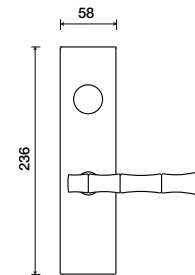

785 | Bambu

Shown in Polished Chrome finish

Standard rose system

Lever with 65 mm rose for standard tubular 2-1/8" door prep

See "Rose Options" page for available rose options

Small rose system

Lever with 52 mm rose for mortise and custom tubular door prep

Escutcheon plate system

Lever with plate for mortise functions

See "Escutcheon Plate Options" page for available plate options

Tubular leversets ordering example:

Bambu lever on a standard rose, passage function, in polished chrome finish with 2-3/4" backset

785	1912	PA	US26	2-3/4	
Lever design	Rose/Plate	Function	Finish	Backset	Misc.
Bambu 785	1905 (65 mm) 1912 (65 mm) SM (52 mm)	PA (Passage) PY (Privacy) FD (Full Dummy) SD (Single Dummy)	Per project specification	2-3/8" 2-3/4"	