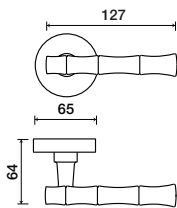

785 | Bambu

Shown in Polished Chrome finish

Standard rose system

Lever with 65 mm rose for standard tubular 2-1/8" door prep

See "Rose Options" page for available rose options

Small rose system

Lever with 52 mm rose for mortise and custom tubular door prep

Escutcheon plate system

Lever with plate for mortise functions

See "Escutcheon Plate Options" page for available plate options

Tubular leversets ordering example:

Bambu lever on a standard rose, passage function, in polished chrome finish with 2-3/4" backset

785	1912	PA	US26	2-3/4	
Lever design	Rose/Plate	Function	Finish	Backset	Misc.
Bambu 785	1905 (65 mm) 1912 (65 mm) SM (52 mm)	PA (Passage) PY (Privacy) FD (Full Dummy) SD (Single Dummy)	Per project specification	2-3/8" 2-3/4"	