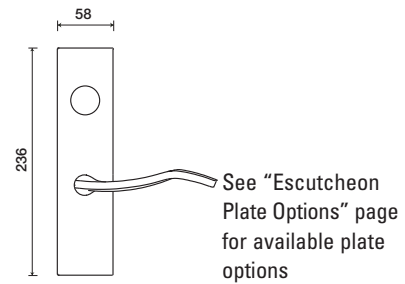

### Standard rose system

Lever with 65 mm rose for standard tubular 2-1/8" door prep

See "Rose Options" page for available rose options

### Small rose system

Lever with 52 mm rose for mortise and custom tubular door prep

### Tubular leversets ordering example:

Flow lever on a standard rose, passage function, in polished chrome finish with 2-3/4" backset

700	1912	PA	US26	2-3/4	
Lever design	Rose/Plate	Function	Finish	Backset	Misc.
Flow 700	1903 (65 mm) 1904 (65 mm) 1905 (65 mm) 1912 (65 mm) SM (52 mm)	PA (Passage) PY (Privacy) FD (Full Dummy) SD (Single Dummy)	Per project specification	2-3/8" 2-3/4"	