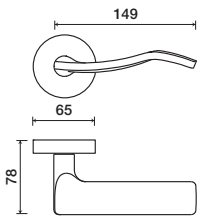

# 700 | Flow

LEVERS

Shown in Polished Chrome finish

### Standard rose system

Lever with 65 mm rose for standard tubular 2-1/8" door prep

See "Rose Options" page for available rose options

### Small rose system

Lever with 52 mm rose for mortise and custom tubular door prep

### Tubular leversets ordering example:

Flow lever on a standard rose, passage function, in polished chrome finish with 2-3/4" backset

700	1912	PA	US26	2-3/4	
Lever design	Rose/Plate	Function	Finish	Backset	Misc.
Flow 700	1903 (65 mm) 1904 (65 mm) 1905 (65 mm) 1912 (65 mm) SM (52 mm)	PA (Passage) PY (Privacy) FD (Full Dummy) SD (Single Dummy)	Per project specification	2-3/8" 2-3/4"	