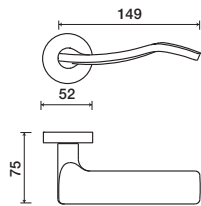

### Standard rose system

Lever with 65 mm rose for standard tubular 2-1/8" door prep

See "Rose Options" page for available rose options

### Small rose system

Lever with 52 mm rose for mortise and custom tubular door prep

### Tubular leversets ordering example:

Flow lever on a standard rose, passage function, in polished chrome finish with 2-3/4" backset

700	1912	PA	US26	2-3/4	
Lever design	Rose/Plate	Function	Finish	Backset	Misc.
Flow 700	1903 (65 mm) 1904 (65 mm) 1905 (65 mm) 1912 (65 mm) SM (52 mm)	PA (Passage) PY (Privacy) FD (Full Dummy) SD (Single Dummy)	Per project specification	2-3/8" 2-3/4"	