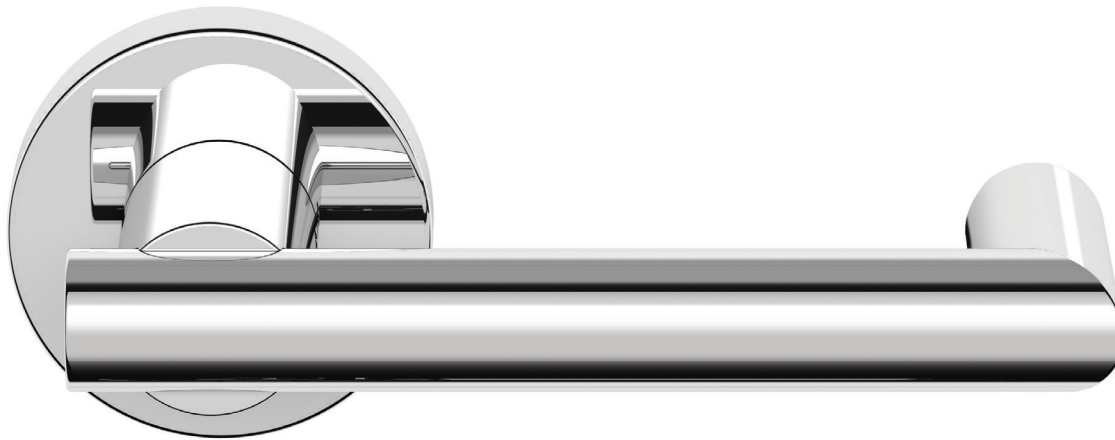

6744 | Modulo C

LEVERS

Shown in Polished Stainless finish

Standard rose system

Lever with 65 mm square rose for standard tubular 2-1/8" door prep

See "Rose Options" page for available rose options

Small rose system

Lever with 52 mm rose for mortise and custom tubular door prep

Escutcheon plate system

Lever with plate for mortise functions

See "Escutcheon Plate Options" page for available plate options

Tubular leversets ordering example:

Modulo C lever on a standard rose, passage function, in polished stainless finish with 2-3/4" backset

6744	1912	PA	629	2-3/4	
Lever design	Rose/Plate	Function	Finish	Backset	Misc.
Modulo C 6744	1912 (65 mm) SM (52 mm)	PA (Passage) PY (Privacy) FD (Full Dummy) SD (Single Dummy)	Per project specification	2-3/8" 2-3/4"	