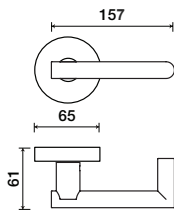

6744 | Modulo C

LEVERS

Shown in Polished Stainless finish

Standard rose system

Lever with 65 mm square rose for standard tubular 2-1/8" door prep

See "Rose Options" page for available rose options

Small rose system

Lever with 52 mm rose for mortise and custom tubular door prep

Escutcheon plate system

Lever with plate for mortise functions

See "Escutcheon Plate Options" page for available plate options

Tubular leversets ordering example:

Modulo C lever on a standard rose, passage function, in polished stainless finish with 2-3/4" backset

6744	1912	PA	629	2-3/4	
Lever design	Rose/Plate	Function	Finish	Backset	Misc.
Modulo C 6744	1912 (65 mm) SM (52 mm)	PA (Passage) PY (Privacy) FD (Full Dummy) SD (Single Dummy)	Per project specification	2-3/8" 2-3/4"	