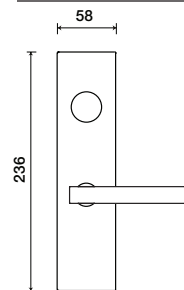

6744 | Modulo C

LEVERS

Shown in Polished Stainless finish

Standard rose system

Lever with 65 mm square rose for standard tubular 2-1/8" door prep

See "Rose Options" page for available rose options

Small rose system

Lever with 52 mm rose for mortise and custom tubular door prep

Escutcheon plate system

Lever with plate for mortise functions

See "Escutcheon Plate Options" page for available plate options

Tubular leversets ordering example:

Modulo C lever on a standard rose, passage function, in polished stainless finish with 2-3/4" backset

6744	1912	PA	629	2-3/4	
Lever design	Rose/Plate	Function	Finish	Backset	Misc.
Modulo C 6744	1912 (65 mm) SM (52 mm)	PA (Passage) PY (Privacy) FD (Full Dummy) SD (Single Dummy)	Per project specification	2-3/8" 2-3/4"	