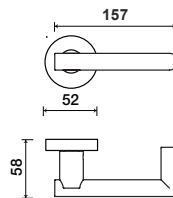

6744 | Modulo C

LEVERS

Shown in Polished Stainless finish

Standard rose system

Lever with 65 mm square rose for standard tubular 2-1/8" door prep

See "Rose Options" page for available rose options

Small rose system

Lever with 52 mm rose for mortise and custom tubular door prep

Escutcheon plate system

Lever with plate for mortise functions

See "Escutcheon Plate Options" page for available plate options

Tubular leversets ordering example:

Modulo C lever on a standard rose, passage function, in polished stainless finish with 2-3/4" backset

6744	1912	PA	629	2-3/4	
Lever design	Rose/Plate	Function	Finish	Backset	Misc.
Modulo C 6744	1912 (65 mm) SM (52 mm)	PA (Passage) PY (Privacy) FD (Full Dummy) SD (Single Dummy)	Per project specification	2-3/8" 2-3/4"	