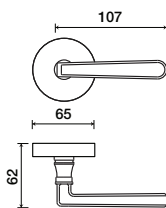

6280 | Vienna

Shown Polished Brass finish

Standard rose system

Lever with 65 mm rose for standard tubular 2-1/8" door prep

See "Rose Options" page for available rose options

Small rose system

Lever with 52 mm rose for mortise and custom tubular door prep

Escutcheon plate system

Lever with plate for mortise functions

See "Escutcheon Plate Options" page for available plate options

Tubular leversets ordering example:

Vienna lever on a standard rose, passage function, in polished/satin stainless with 2-3/4" backset

6280	1912	PA	US3	2-3/4	
Lever design	Rose/Plate	Function	Finish	Backset	Misc.
Vienna 6280	1905 (65 mm) 1912 (65 mm) SM (52 mm)	PA (Passage) PY (Privacy) FD (Full Dummy) SD (Single Dummy)	Per project specification	2-3/8" 2-3/4"	