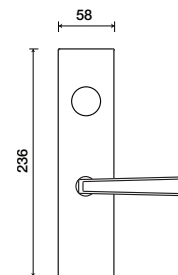

6280 | Vienna

Shown Polished Brass finish

Standard rose system

Lever with 65 mm rose for standard tubular 2-1/8" door prep

See "Rose Options" page for available rose options

Small rose system

Lever with 52 mm rose for mortise and custom tubular door prep

Escutcheon plate system

Lever with plate for mortise functions

See "Escutcheon Plate Options" page for available plate options

Tubular leversets ordering example:

Vienna lever on a standard rose, passage function, in polished/satin stainless with 2-3/4" backset

6280	1912	PA	US3	2-3/4	
Lever design	Rose/Plate	Function	Finish	Backset	Misc.
Vienna 6280	1905 (65 mm) 1912 (65 mm) SM (52 mm)	PA (Passage) PY (Privacy) FD (Full Dummy) SD (Single Dummy)	Per project specification	2-3/8" 2-3/4"	