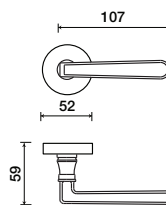

6280 | Vienna

Shown Polished Brass finish

Standard rose system

Lever with 65 mm rose for standard tubular 2-1/8" door prep

See "Rose Options" page for available rose options

Small rose system

Lever with 52 mm rose for mortise and custom tubular door prep

Escutcheon plate system

Lever with plate for mortise functions

See "Escutcheon Plate Options" page for available plate options

Tubular leversets ordering example:

Vienna lever on a standard rose, passage function, in polished/satin stainless with 2-3/4" backset

6280	1912	PA	US3	2-3/4	
Lever design	Rose/Plate	Function	Finish	Backset	Misc.
Vienna 6280	1905 (65 mm) 1912 (65 mm) SM (52 mm)	PA (Passage) PY (Privacy) FD (Full Dummy) SD (Single Dummy)	Per project specification	2-3/8" 2-3/4"	