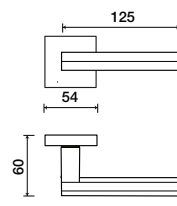

6208 | Esago

Shown in Polished Chrome finish

Standard rose system

Lever with 65 mm square rose for standard tubular 2-1/8" door prep

Small rose system

Lever with 54 mm square rose for mortise and custom tubular door prep

Esago lever on a standard square rose, passage function, in polished chrome finish with 2-3/4" backset

6208	1912Q	PA	625	2-3/4	
Lever design	Rose/Plate	Function	Finish	Backset	Misc.
Esago 6208	SMQ (54 mm) 1912-Q (65 mm) SM (52 mm) 1912-76 (76 mm)	PA (Passage) PY (Privacy) FD (Full Dummy) SD (Single Dummy)	Per project specification	2-3/8" 2-3/4"	