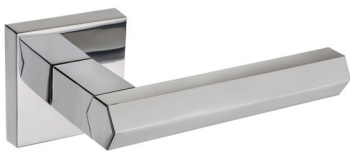

6208 | Esago

Shown in Polished Chrome finish

Standard rose system

Lever with 65 mm square rose for standard tubular 2-1/8" door prep

Small rose system

Lever with 54 mm square rose for mortise and custom tubular door prep

Escutcheon plate system

Lever with plate for mortise functions

See "Escutcheon Plate Options" page for available plate options

See "Rose Options" page for available rose options

Tubular leversets ordering example:

Esago lever on a standard square rose, passage function, in polished chrome finish with 2-3/4" backset

6208	1912Q	PA	625	2-3/4	
Lever design	Rose/Plate	Function	Finish	Backset	Misc.
Esago 6208	SMQ (54 mm) 1912-Q (65 mm) SM (52 mm) 1912-76 (76 mm)	PA (Passage) PY (Privacy) FD (Full Dummy) SD (Single Dummy)	Per project specification	2-3/8" 2-3/4"	