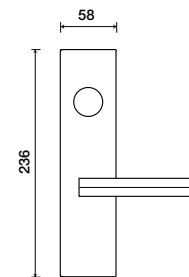

Escutcheon plate system

Lever with plate for mortise functions

See "Escutcheon Plate Options" page for available plate options

See "Rose Options" page for available rose options

Tubular leversets ordering example:

Esago lever on a standard square rose, passage function, in polished chrome finish with 2-3/4" backset

6208	1912Q	PA	625	2-3/4	
Lever design	Rose/Plate	Function	Finish	Backset	Misc.
Esago 6208	SMQ (54 mm) 1912-Q (65 mm) SM (52 mm) 1912-76 (76 mm)	PA (Passage) PY (Privacy) FD (Full Dummy) SD (Single Dummy)	Per project specification	2-3/8" 2-3/4"