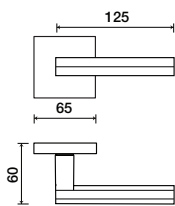

6208 | Esago

Shown in Polished Chrome finish

Standard rose system

Lever with 65 mm square rose for standard tubular 2-1/8" door prep

Small rose system

Lever with 54 mm square rose for mortise and custom tubular door prep

Escutcheon plate system

Lever with plate for mortise functions

See "Escutcheon Plate Options" page for available plate options

See "Rose Options" page for available rose options

Tubular leversets ordering example:

Esago lever on a standard square rose, passage function, in polished chrome finish with 2-3/4" backset

6208	1912Q	PA	625	2-3/4	
Lever design	Rose/Plate	Function	Finish	Backset	Misc.
Esago 6208	SMQ (54 mm) 1912-Q (65 mm) SM (52 mm) 1912-76 (76 mm)	PA (Passage) PY (Privacy) FD (Full Dummy) SD (Single Dummy)	Per project specification	2-3/8" 2-3/4"	