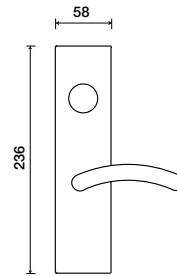

5650 | Gabriella

LEVERS

Shown in Pearl Chrome/Polished Chrome finish

Standard rose system

Lever with 65 mm rose for standard tubular 2-1/8" door prep

See "Rose Options" page for available rose options

Small rose system

Lever with 52 mm rose for mortise and custom tubular door prep

Escutcheon plate system

Lever with plate for mortise functions

See "Escutcheon Plate Options" page for available plate options

Tubular leversets ordering example:

Gabriella lever on a standard rose, passage function, in pearl/polished chrome finish with 2-3/4" backset

5650	SM	PA	PRL/US26	2-3/4	
Lever design	Rose/Plate	Function	Finish	Backset	Misc.
Gabriella 5650	SM (52 mm) 1912 (65 mm)	PA (Passage) PY (Privacy) FD (Full Dummy) SD (Single Dummy)	Per project specification	2-3/8" 2-3/4"	