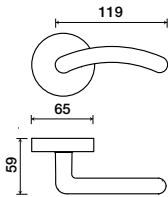

5650 | Gabriella

LEVERS

Shown in Pearl Chrome/Polished Chrome finish

Standard rose system

Lever with 65 mm rose for standard tubular 2-1/8" door prep

See "Rose Options" page for available rose options

Small rose system

Lever with 52 mm rose for mortise and custom tubular door prep

Escutcheon plate system

Lever with plate for mortise functions

See "Escutcheon Plate Options" page for available plate options

Tubular leversets ordering example:

Gabriella lever on a standard rose, passage function, in pearl/polished chrome finish with 2-3/4" backset

5650	SM	PA	PRL/US26	2-3/4	
Lever design	Rose/Plate	Function	Finish	Backset	Misc.
Gabriella 5650	SM (52 mm) 1912 (65 mm)	PA (Passage) PY (Privacy) FD (Full Dummy) SD (Single Dummy)	Per project specification	2-3/8" 2-3/4"	