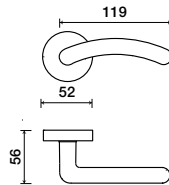

5650 | Gabriella

LEVERS

Shown in Pearl Chrome/Polished Chrome finish

Standard rose system

Lever with 65 mm rose for standard tubular 2-1/8" door prep

See "Rose Options" page for available rose options

Small rose system

Lever with 52 mm rose for mortise and custom tubular door prep

Escutcheon plate system

Lever with plate for mortise functions

See "Escutcheon Plate Options" page for available plate options

Tubular leversets ordering example:

Gabriella lever on a standard rose, passage function, in pearl/polished chrome finish with 2-3/4" backset

5650	SM	PA	PRL/US26	2-3/4	
Lever design	Rose/Plate	Function	Finish	Backset	Misc.
Gabriella 5650	SM (52 mm) 1912 (65 mm)	PA (Passage) PY (Privacy) FD (Full Dummy) SD (Single Dummy)	Per project specification	2-3/8" 2-3/4"	