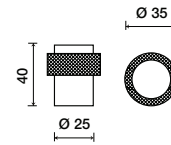

**540 Combination**

**543 Rectangular**

**544 Drum**

**545 Barrel**

**541 Dome**

**842 Barrel Dome**

The 842 Barrel Dome door stop can be custom ordered in dimensions to fit any project.

**853 Art Deco**