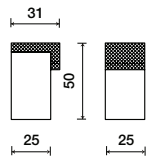

**540 Combination**

**543 Rectangular**

**544 Drum**

**545 Barrel**

**541 Dome**

**842 Barrel Dome**

The 842 Barrel Dome door stop can be custom ordered in dimensions to fit any project.

**853 Art Deco**