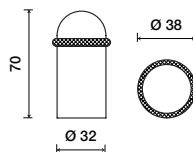

**540 Combination**

**543 Rectangular**

**544 Drum**

**545 Barrel**

**541 Dome**

**842 Barrel Dome**

The 842 Barrel Dome door stop can be custom ordered in dimensions to fit any project.

**853 Art Deco**