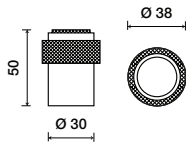

**540 Combination**

**543 Rectangular**

**544 Drum**

**545 Barrel**

**541 Dome**

**842 Barrel Dome**

The 842 Barrel Dome door stop can be custom ordered in dimensions to fit any project.

**853 Art Deco**