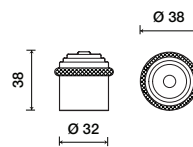

**540 Combination**

**543 Rectangular**

**544 Drum**

**545 Barrel**

**541 Dome**

**842 Barrel Dome**

The 842 Barrel Dome door stop can be custom ordered in dimensions to fit any project.

**853 Art Deco**