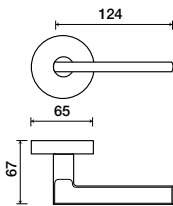

270 | Metro

LEVERS

Shown in Satin Chrome finish

Standard rose system

Lever with 65 mm rose for standard tubular 2-1/8" door prep

See "Rose Options" page for available rose options

Small rose system

Lever with 52 mm rose for mortise and custom tubular door prep

Escutcheon plate system

Lever with plate for mortise functions

See "Escutcheon Plate Options" page for available plate options

Tubular leversets ordering example:

Metrop lever on a standard rose, passage function, in satin chrome finish with 2-3/4" backset

270	1912	PA	US26D	2-3/4	
Lever design	Rose/Plate	Function	Finish	Backset	Misc.
Metro 270	1912Q (65 mm) 1912 (65 mm) SMQ (54 mm) SM (52 mm)	PA (Passage) PY (Privacy) FD (Full Dummy) SD (Single Dummy)	Per project specification	2-3/8" 2-3/4"	