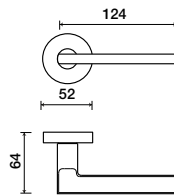

270 | Metro

LEVERS

Shown in Satin Chrome finish

Standard rose system

Lever with 65 mm rose for standard tubular 2-1/8" door prep

See "Rose Options" page for available rose options

Small rose system

Lever with 52 mm rose for mortise and custom tubular door prep

Escutcheon plate system

Lever with plate for mortise functions

See "Escutcheon Plate Options" page for available plate options

Tubular leversets ordering example:

Metrop lever on a standard rose, passage function, in satin chrome finish with 2-3/4" backset

270	1912	PA	US26D	2-3/4	
Lever design	Rose/Plate	Function	Finish	Backset	Misc.
Metro 270	1912Q (65 mm) 1912 (65 mm) SMQ (54 mm) SM (52 mm)	PA (Passage) PY (Privacy) FD (Full Dummy) SD (Single Dummy)	Per project specification	2-3/8" 2-3/4"	