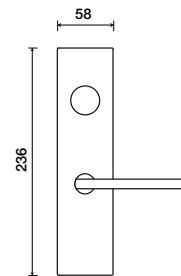

270 | Metro

LEVERS

Shown in Satin Chrome finish

Standard rose system

Lever with 65 mm rose for standard tubular 2-1/8" door prep

See "Rose Options" page for available rose options

Small rose system

Lever with 52 mm rose for mortise and custom tubular door prep

Escutcheon plate system

Lever with plate for mortise functions

See "Escutcheon Plate Options" page for available plate options

Tubular leversets ordering example:

Metrop lever on a standard rose, passage function, in satin chrome finish with 2-3/4" backset

270	1912	PA	US26D	2-3/4	
Lever design	Rose/Plate	Function	Finish	Backset	Misc.
Metro 270	1912Q (65 mm) 1912 (65 mm) SMQ (54 mm) SM (52 mm)	PA (Passage) PY (Privacy) FD (Full Dummy) SD (Single Dummy)	Per project specification	2-3/8" 2-3/4"	