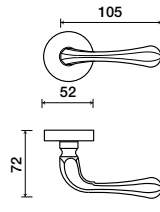

146 | Star

LEVERS

Shown in Polished Brass finish

Standard rose system

Lever with 65 mm rose for standard tubular 2-1/8" door prep

See "Rose Options" page for available rose options

Small rose system

Lever with 52 mm rose for mortise and custom tubular door prep

Escutcheon plate system

Lever with plate for mortise functions

See "Escutcheon Plate Options" page for available plate options

Tubular leversets ordering example:

Star lever on a standard rose, passage function, in polished brass finish with 2-3/4" backset

| 146 | 1905 | PA | US3 | 2-3/4 | |
|--------------|--|--|---------------------------|------------------|-------|
| Lever design | Rose/Plate | Function | Finish | Backset | Misc. |
| Star 146 | 1903 (65 mm) 1904 (65 mm) 1905 (65 mm) 1912 (65 mm) SM (52 mm) | PA (Passage) PY (Privacy) FD (Full Dummy) SD (Single Dummy) | Per project specification | 2-3/8" 2-3/4" | |