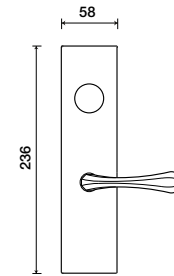

146 | Star

LEVERS

Shown in Polished Brass finish

Standard rose system

Lever with 65 mm rose for standard tubular 2-1/8" door prep

See "Rose Options" page for available rose options

Small rose system

Lever with 52 mm rose for mortise and custom tubular door prep

Escutcheon plate system

Lever with plate for mortise functions

See "Escutcheon Plate Options" page for available plate options

Tubular leversets ordering example:

Star lever on a standard rose, passage function, in polished brass finish with 2-3/4" backset

| 146 | 1905 | PA | US3 | 2-3/4 | |
|--------------|--|--|---------------------------|------------------|-------|
| Lever design | Rose/Plate | Function | Finish | Backset | Misc. |
| Star 146 | 1903 (65 mm) 1904 (65 mm) 1905 (65 mm) 1912 (65 mm) SM (52 mm) | PA (Passage) PY (Privacy) FD (Full Dummy) SD (Single Dummy) | Per project specification | 2-3/8" 2-3/4" | |