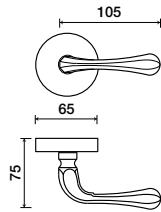

146 | Star

LEVERS

Shown in Polished Brass finish

Standard rose system

Lever with 65 mm rose for standard tubular 2-1/8" door prep

See "Rose Options" page for available rose options

Small rose system

Lever with 52 mm rose for mortise and custom tubular door prep

Escutcheon plate system

Lever with plate for mortise functions

See "Escutcheon Plate Options" page for available plate options

Tubular leversets ordering example:

Star lever on a standard rose, passage function, in polished brass finish with 2-3/4" backset

| 146 | 1905 | PA | US3 | 2-3/4 | |
|--------------|--|--|---------------------------|------------------|-------|
| Lever design | Rose/Plate | Function | Finish | Backset | Misc. |
| Star 146 | 1903 (65 mm) 1904 (65 mm) 1905 (65 mm) 1912 (65 mm) SM (52 mm) | PA (Passage) PY (Privacy) FD (Full Dummy) SD (Single Dummy) | Per project specification | 2-3/8" 2-3/4" | |