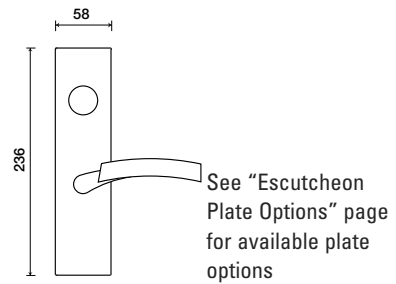

### Standard rose system

Lever with 65 mm rose for standard tubular 2-1/8" door prep

See "Rose Options" page for available rose options

### Small rose system

Lever with 52 mm rose for mortise and custom tubular door prep

### Tubular leversets ordering example:

Raffaella lever on a standard rose, passage function, in pearl/polished chrome finish with 2-3/4" backset

5350	SM	PA	PRL/US26	2-3/4	
Lever design	Rose/Plate	Function	Finish	Backset	Misc.
Raffaella 5350	SM (52 mm) 1912 (65 mm)	PA (Passage) PY (Privacy) FD (Full Dummy) SD (Single Dummy)	Per project specification	2-3/8" 2-3/4"	