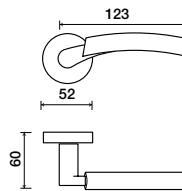

### Standard rose system

Lever with 65 mm rose for standard tubular 2-1/8" door prep

See "Rose Options" page for available rose options

### Small rose system

Lever with 52 mm rose for mortise and custom tubular door prep

### Tubular leversets ordering example:

Raffaella lever on a standard rose, passage function, in pearl/polished chrome finish with 2-3/4" backset

5350	SM	PA	PRL/US26	2-3/4	
Lever design	Rose/Plate	Function	Finish	Backset	Misc.
Raffaella 5350	SM (52 mm) 1912 (65 mm)	PA (Passage) PY (Privacy) FD (Full Dummy) SD (Single Dummy)	Per project specification	2-3/8" 2-3/4"	