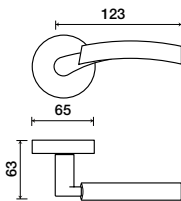

### Standard rose system

Lever with 65 mm rose for standard tubular 2-1/8" door prep

See "Rose Options" page for available rose options

### Small rose system

Lever with 52 mm rose for mortise and custom tubular door prep

### Tubular leversets ordering example:

Raffaella lever on a standard rose, passage function, in pearl/polished chrome finish with 2-3/4" backset

5350	SM	PA	PRL/US26	2-3/4	
Lever design	Rose/Plate	Function	Finish	Backset	Misc.
Raffaella 5350	SM (52 mm) 1912 (65 mm)	PA (Passage) PY (Privacy) FD (Full Dummy) SD (Single Dummy)	Per project specification	2-3/8" 2-3/4"	