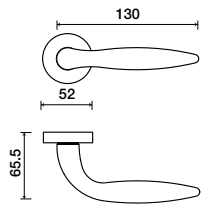

400 | Soft

Shown in Polished Chrome finish

Standard rose system

Lever with 65 mm rose for standard tubular 2-1/8" door prep

See "Rose Options" page for available rose options

Small rose system

Lever with 52 mm rose for mortise and custom tubular door prep

Escutcheon plate system

Lever with plate for mortise functions

Tubular leversets ordering example:

Soft lever on a standard rose, passage function, in polished chrome finish with 2-3/4" backset

400	1912	PA	US26	2-3/4	
Lever design	Rose/Plate	Function	Finish	Backset	Misc.
Soft 400	1912 (65 mm) SM (52 mm)	PA (Passage) PY (Privacy) FD (Full Dummy) SD (Single Dummy)	Per project specification	2-3/8" 2-3/4"	