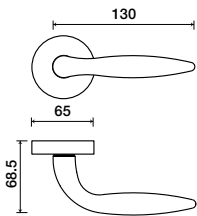

400 | Soft

Shown in Polished Chrome finish

Standard rose system

Lever with 65 mm rose for standard tubular 2-1/8" door prep

See "Rose Options" page for available rose options

Small rose system

Lever with 52 mm rose for mortise and custom tubular door prep

Escutcheon plate system

Lever with plate for mortise functions

Tubular leversets ordering example:

Soft lever on a standard rose, passage function, in polished chrome finish with 2-3/4" backset

400	1912	PA	US26	2-3/4	
Lever design	Rose/Plate	Function	Finish	Backset	Misc.
Soft 400	1912 (65 mm) SM (52 mm)	PA (Passage) PY (Privacy) FD (Full Dummy) SD (Single Dummy)	Per project specification	2-3/8" 2-3/4"	