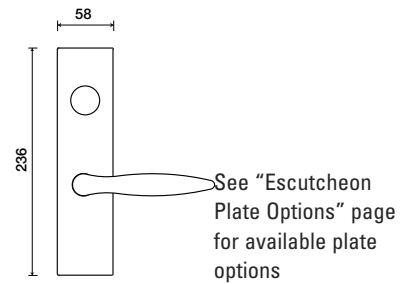

400 | Soft

Shown in Polished Chrome finish

Standard rose system

Lever with 65 mm rose for standard tubular 2-1/8" door prep

See "Rose Options" page for available rose options

Small rose system

Lever with 52 mm rose for mortise and custom tubular door prep

Escutcheon plate system

Lever with plate for mortise functions

Tubular leversets ordering example:

Soft lever on a standard rose, passage function, in polished chrome finish with 2-3/4" backset

400	1912	PA	US26	2-3/4	
Lever design	Rose/Plate	Function	Finish	Backset	Misc.
Soft 400	1912 (65 mm) SM (52 mm)	PA (Passage) PY (Privacy) FD (Full Dummy) SD (Single Dummy)	Per project specification	2-3/8" 2-3/4"	