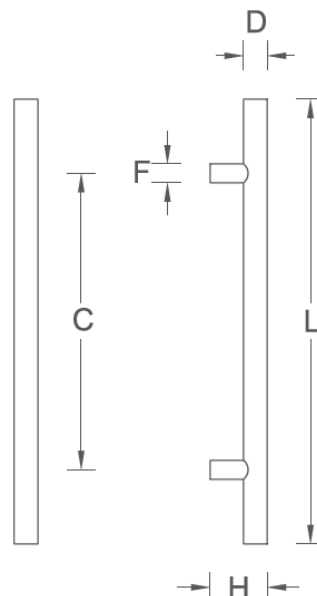

DPA4000

Round, Straight Pull

Specifications:

Material: Stainless Steel,
Brass, Aluminum

Options: Mid-Post, suffix with MP

Available Finishes:

- 630
- 629
- 622
- 710
- Bronze PVD
- Custom finishes available upon request

Size Information:

- D: 1.25" (32mm)
- C: Per Project Specification
- H: 2.75" (70mm)
- L: Per project Specification
- F: 1" (25mm)