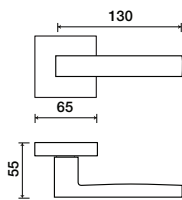

### Standard rose system

Lever with 65 mm square rose for standard tubular 2-1/8" door prep

### Small rose system

Lever with 54 mm square rose for mortise and custom tubular door prep

### Tubular leversets ordering example:

Misano lever on a standard square rose, passage function, in satin stainless finish with 2-3/4" backset

5219	1912Q	PA	630	2-3/4	
Lever design	Rose/Plate	Function	Finish	Backset	Misc.
Misano 5219	<b>SMQ</b> (54 mm) <b>1912-Q</b> (65 mm) <b>SM</b> (52 mm) <b>1912-76</b> (76 mm) <b>1912</b> (65 mm)	<b>PA</b> (Passage) <b>PY</b> (Privacy) <b>FD</b> (Full Dummy) <b>SD</b> (Single Dummy)	Per project specification	<b>2-3/8"</b> <b>2-3/4"</b>	