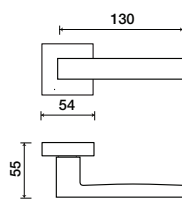

### Standard rose system

Lever with 65 mm square rose for standard tubular 2-1/8" door prep

### Small rose system

Lever with 54 mm square rose for mortise and custom tubular door prep

### Tubular leversets ordering example:

Misano lever on a standard square rose, passage function, in satin stainless finish with 2-3/4" backset

5219	1912Q	PA	630	2-3/4	
Lever design	Rose/Plate	Function	Finish	Backset	Misc.
Misano 5219	<b>SMQ</b> (54 mm) <b>1912-Q</b> (65 mm) <b>SM</b> (52 mm) <b>1912-76</b> (76 mm) <b>1912</b> (65 mm)	<b>PA</b> (Passage) <b>PY</b> (Privacy) <b>FD</b> (Full Dummy) <b>SD</b> (Single Dummy)	Per project specification	<b>2-3/8"</b> <b>2-3/4"</b>	