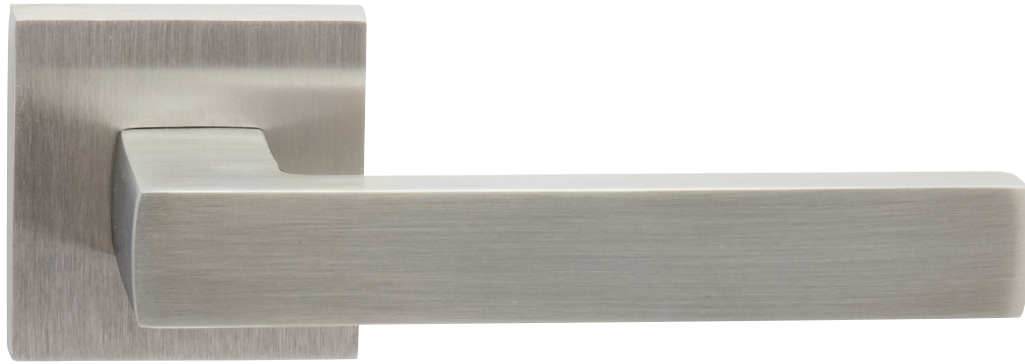

# 5219 | Misano

Shown in Satin Stainless finish

### Standard rose system

Lever with 65 mm square rose for standard tubular 2-1/8" door prep

### Small rose system

Lever with 54 mm square rose for mortise and custom tubular door prep

### Tubular leversets ordering example:

Misano lever on a standard square rose, passage function, in satin stainless finish with 2-3/4" backset

5219	1912Q	PA	630	2-3/4	
Lever design	Rose/Plate	Function	Finish	Backset	Misc.
Misano 5219	<b>SMQ</b> (54 mm) <b>1912-Q</b> (65 mm) <b>SM</b> (52 mm) <b>1912-76</b> (76 mm) <b>1912</b> (65 mm)	<b>PA</b> (Passage) <b>PY</b> (Privacy) <b>FD</b> (Full Dummy) <b>SD</b> (Single Dummy)	Per project specification	<b>2-3/8"</b> <b>2-3/4"</b>	