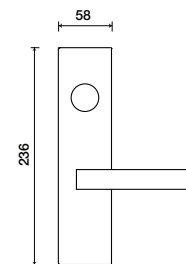

Escutcheon plate system

Lever with plate for mortise functions

See "Escutcheon Plate Options" page for available plate options

See "Rose Options" page for available rose options

Tubular leversets ordering example:

Misano lever on a standard square rose, passage function, in satin stainless finish with 2-3/4" backset

5219	1912Q	PA	630	2-3/4	
Lever design	Rose/Plate	Function	Finish	Backset	Misc.
Misano 5219	SMQ (54 mm) 1912-Q (65 mm) SM (52 mm) 1912-76 (76 mm) 1912 (65 mm)	PA (Passage) PY (Privacy) FD (Full Dummy) SD (Single Dummy)	Per project specification	2-3/8" 2-3/4"