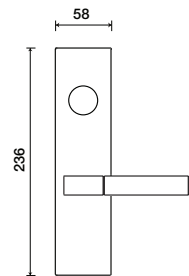

5013 | Urbano

LEVERS

Shown in Bi-color Polished/Satin Stainless

Standard rose system

Lever with 65 mm rose for standard tubular 2-1/8" door prep

See "Rose Options" page for available rose options

Small rose system

Lever with 52 mm rose for mortise and custom tubular door prep

Escutcheon plate system

Lever with plate for mortise functions

See "Escutcheon Plate Options" page for available plate options

Tubular leversets ordering example:

Urbano lever on a standard rose, passage function, in polished/satin stainless finish with 2-3/4" backset

5013	1912	PA	US32/32D	2-3/4	
Lever design	Rose/Plate	Function	Finish	Backset	Misc.
Urbano 5013	1912 (65 mm) 1912-76 (76 mm) SM (52 mm)	PA (Passage) PY (Privacy) FD (Full Dummy) SD (Single Dummy)	Per project specification	2-3/8" 2-3/4"	