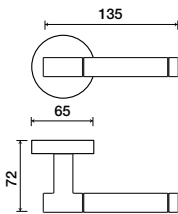

5013 | Urbano

LEVERS

Shown in Bi-color Polished/Satin Stainless

Standard rose system

Lever with 65 mm rose for standard tubular 2-1/8" door prep

See "Rose Options" page for available rose options

Small rose system

Lever with 52 mm rose for mortise and custom tubular door prep

Escutcheon plate system

Lever with plate for mortise functions

See "Escutcheon Plate Options" page for available plate options

Tubular leversets ordering example:

Urbano lever on a standard rose, passage function, in polished/satin stainless finish with 2-3/4" backset

5013	1912	PA	US32/32D	2-3/4	
Lever design	Rose/Plate	Function	Finish	Backset	Misc.
Urbano 5013	1912 (65 mm) 1912-76 (76 mm) SM (52 mm)	PA (Passage) PY (Privacy) FD (Full Dummy) SD (Single Dummy)	Per project specification	2-3/8" 2-3/4"	