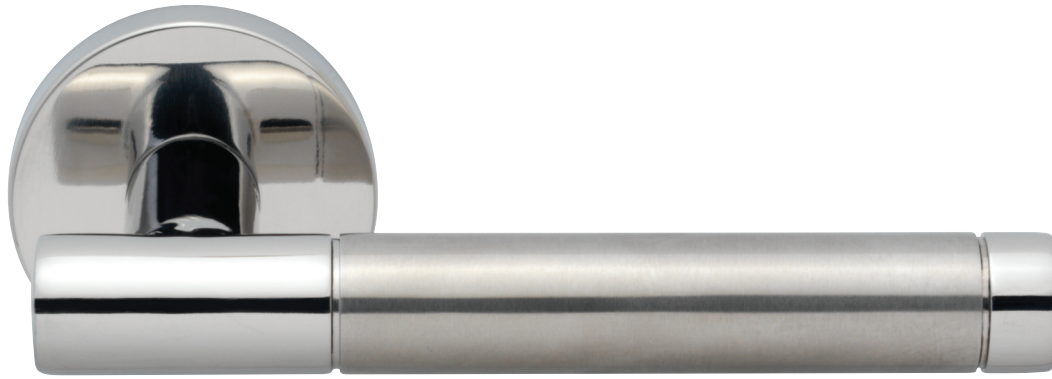

5013 | Urbano

LEVERS

Shown in Bi-color Polished/Satin Stainless

Standard rose system

Lever with 65 mm rose for standard tubular 2-1/8" door prep

See "Rose Options" page for available rose options

Small rose system

Lever with 52 mm rose for mortise and custom tubular door prep

Escutcheon plate system

Lever with plate for mortise functions

See "Escutcheon Plate Options" page for available plate options

Tubular leversets ordering example:

Urbano lever on a standard rose, passage function, in polished/satin stainless finish with 2-3/4" backset

5013	1912	PA	US32/32D	2-3/4	
Lever design	Rose/Plate	Function	Finish	Backset	Misc.
Urbano 5013	1912 (65 mm) 1912-76 (76 mm) SM (52 mm)	PA (Passage) PY (Privacy) FD (Full Dummy) SD (Single Dummy)	Per project specification	2-3/8" 2-3/4"	