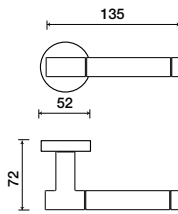

5013 | Urbano

LEVERS

Shown in Bi-color Polished/Satin Stainless

Standard rose system

Lever with 65 mm rose for standard tubular 2-1/8" door prep

See "Rose Options" page for available rose options

Small rose system

Lever with 52 mm rose for mortise and custom tubular door prep

Escutcheon plate system

Lever with plate for mortise functions

See "Escutcheon Plate Options" page for available plate options

Tubular leversets ordering example:

Urbano lever on a standard rose, passage function, in polished/satin stainless finish with 2-3/4" backset

5013	1912	PA	US32/32D	2-3/4	
Lever design	Rose/Plate	Function	Finish	Backset	Misc.
Urbano 5013	1912 (65 mm) 1912-76 (76 mm) SM (52 mm)	PA (Passage) PY (Privacy) FD (Full Dummy) SD (Single Dummy)	Per project specification	2-3/8" 2-3/4"	