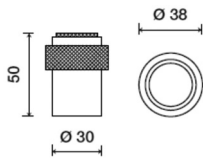

DS Series Door Stop Options

DS541 Dome